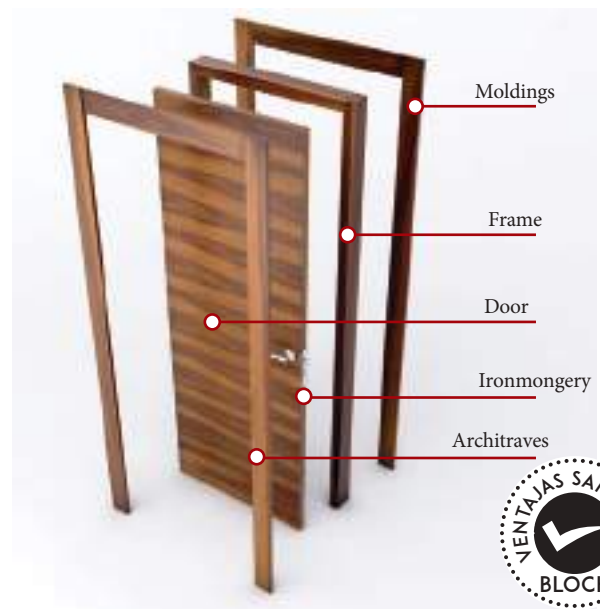

## Sanrafael

DISPONIBLE  
**VT**  
 TAMBIEN  
 VIDRIERA

L3 VT IN EBONY HIGH GLOSS

Choose the finish in high gloss to turn your models into exclusive pieces, incorporating trends in dark woods such as ebony, ash, linen, walnut and even lacquered.

## Advantages of a door set

Speaking of door set means that we supply all the necessary elements for installation ready to include on site, door leaf machined with four hinges with the frame installed, the latch and hinges on the door and the machining required to install the handle. It also includes architraves for both sides. It is the easiest way since it is all included and you only need the installer.

- All assembled to measure of each opening.
- Quick installation without dust in your home.
- Greater uniformity of shades, varnished, lacquered between doors, frames and moldings.
- Guarantee of door and accessories in all its manufacturing processes and finishes.
- Hardware guaranteed with greater anti-oxidation protection.