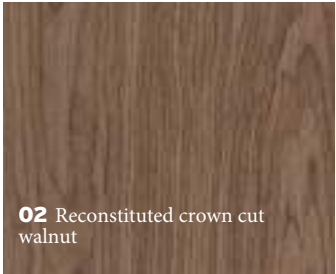

L62

Walnut

A WOOD WITH MANY POSSIBILITIES