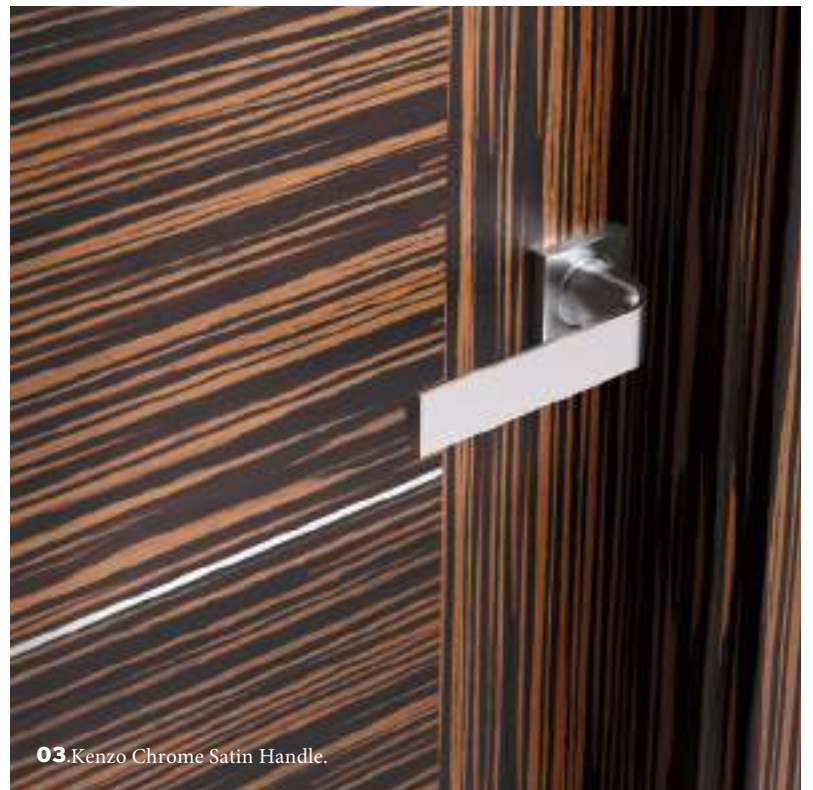

03 Kenzo Chrome Satin Handle.