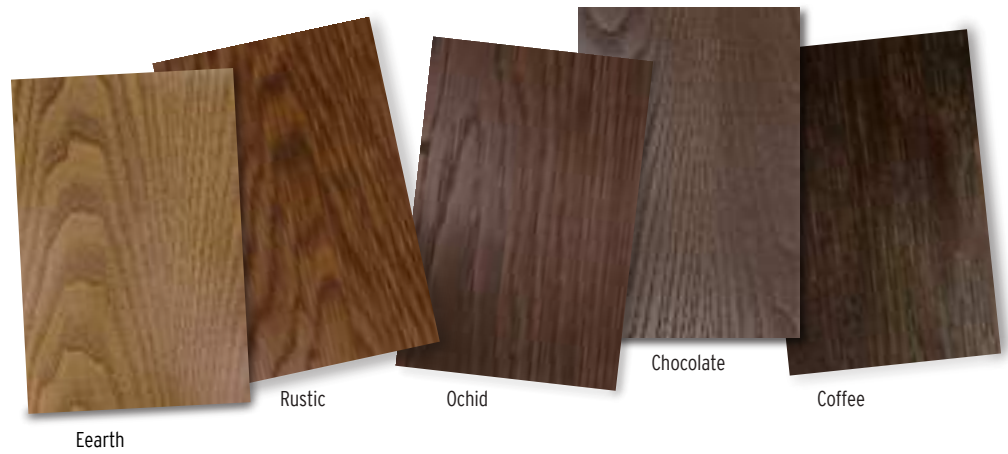

Grey Ashen

Anthracite

STAINED VENEER

STAINS PROPERTIES SANRAFAEL

When a stain is applied to a veneer, its tonality changes but keeping its natural grain. During the process, the colour penetrates through the grain, changing its colour, while it preserves the natural beauty of the grain.

1. Colour fixation
2. Colour uniformity
3. Veneer protection
4. Reduces veneer ageing
5. Minimizes veneer oxidation
6. More natural open grain texture

LACQUERS

Eco

LACQUERS

SANRAFAEL has a range of trends that is renovated yearly. Lacquers give our door a shiny, smooth and uniform finish, that remains so with time. Thanks to our drying process, we avoid dust particles from adhering,