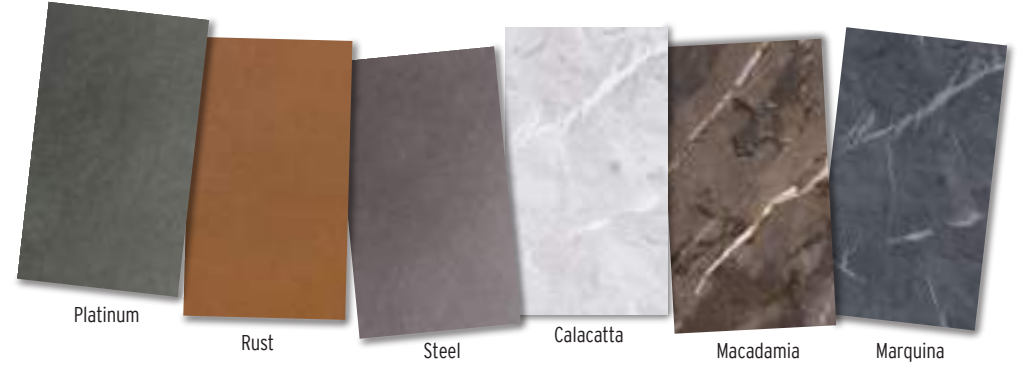

Grey Ashen

Anthracite

STAINED VENEER

STAINS PROPERTIES SANRAFAEL

When a stain is applied to a veneer, its tonality changes but keeping its natural grain. During the process, the colour penetrates through the grain, changing its colour, while it preserves the natural beauty of the grain.

1. Colour fixation
2. Colour uniformity
3. Veneer protection
4. Reduces veneer ageing
5. Minimizes veneer oxidation
6. More natural open grain texture

LACQUERS

Eco

LACQUERS

SANRAFAEL has a range of trends that is renovated yearly. Lacquers give our door a shiny, smooth and uniform finish, that remains so with time. Thanks to our drying process, we avoid dust particles from adhering,

obtaining the cleanest of finishes.

SANRAFAEL lacquers are green paints of the highest quality which avoid issues like lack of adherence, clumpy effect and yellowing with time.

SPECIAL FINISHES

The Handle