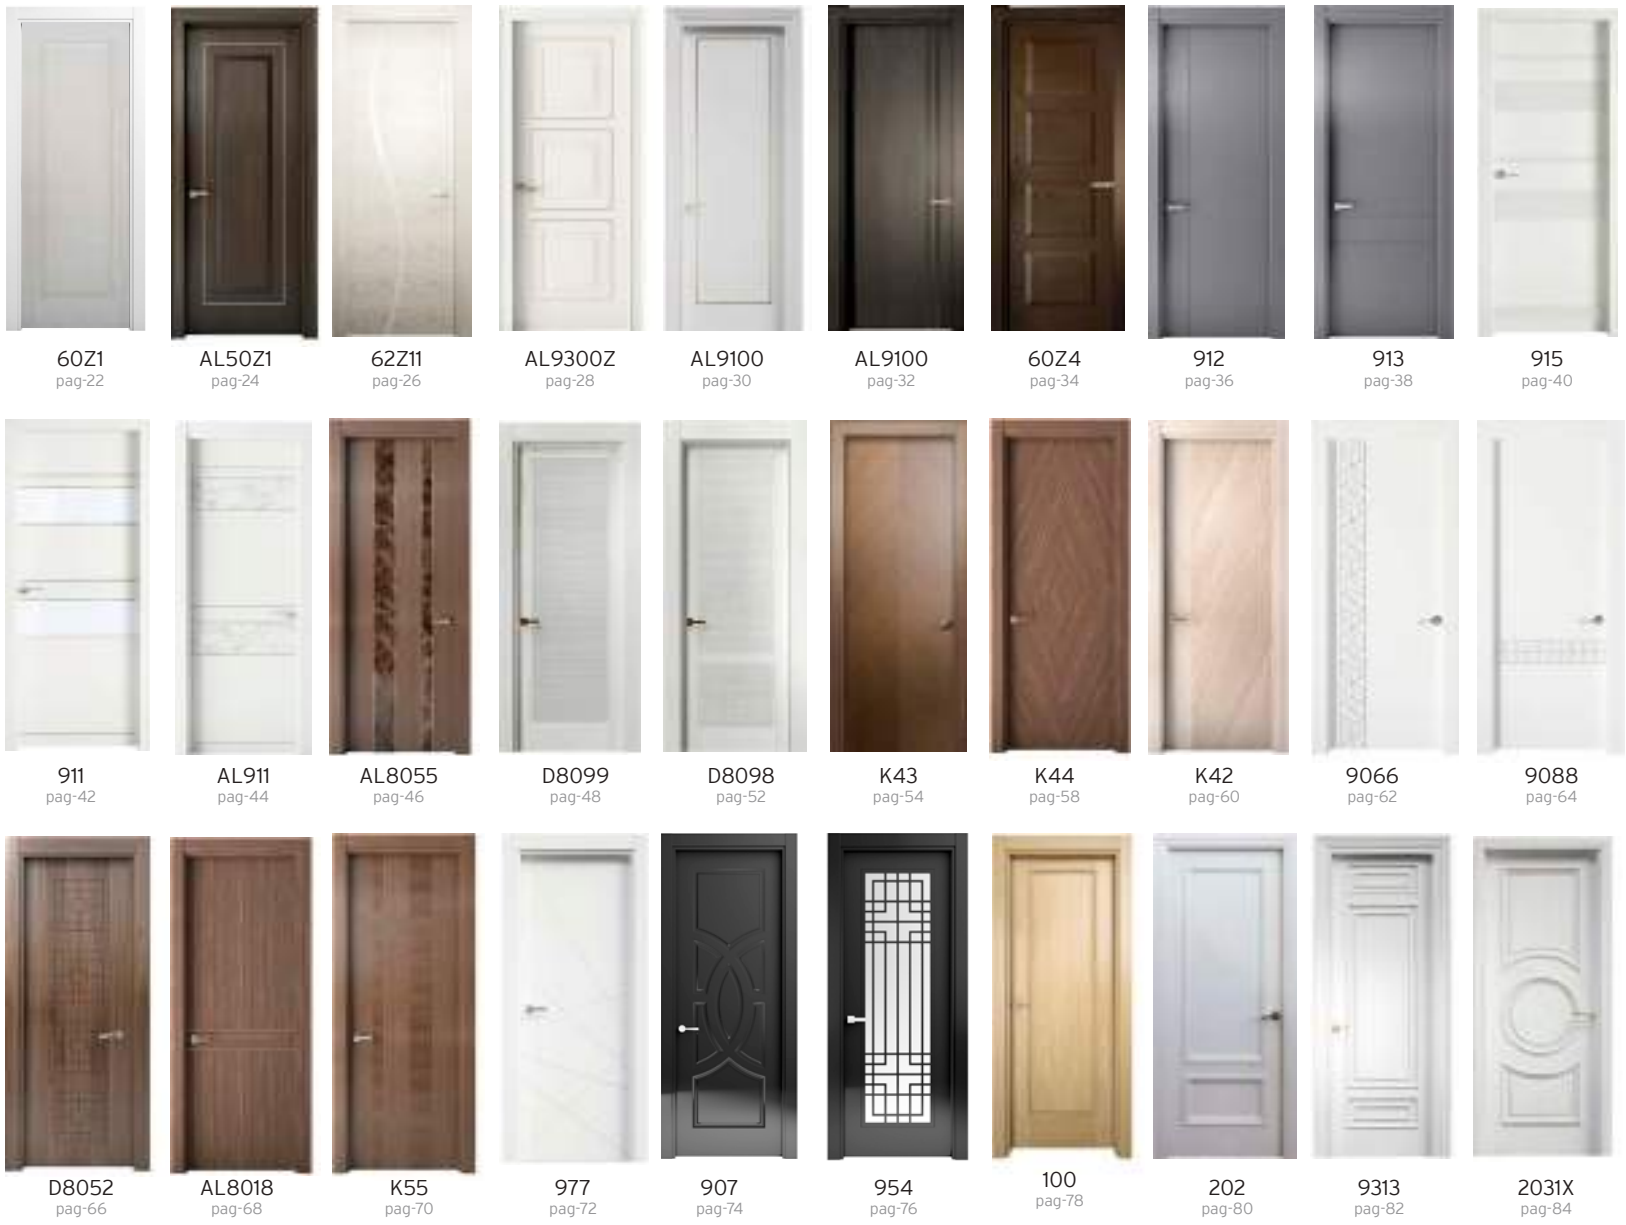

GEOMETRIC GLASS

Model Arrow

Model Simetría

Model Diagonal

Model Pyramid

Model Chaos

Model Espiral

Choose YOUR DOOR collection *Live!*

LACQUERED

COLLECTION

950
pag-88

9021
pag-90

9020
pag-92

922
pag-94

9600
pag-96

9005
pag-98