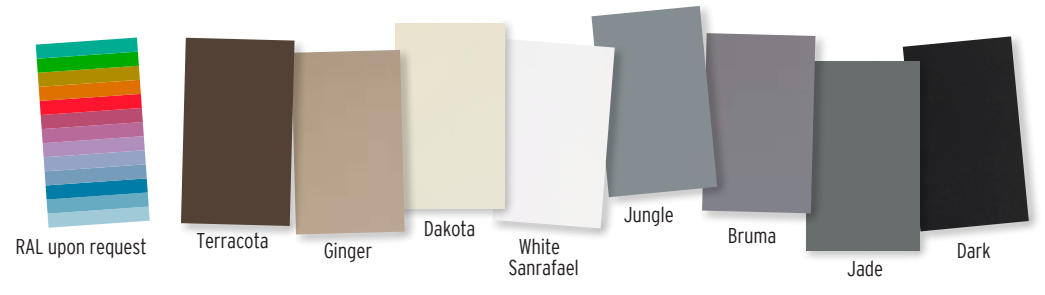

Grey Ashen

Anthracite

STAINED VENEER

STAINS PROPERTIES SANRAFAEL

When a stain is applied to a veneer, its tonality changes but keeping its natural grain. During the process, the colour penetrates through the grain, changing its colour, while it preserves the natural beauty of the grain.

1. Colour fixation
2. Colour uniformity
3. Veneer protection
4. Reduces veneer ageing
5. Minimizes veneer oxidation
6. More natural open grain texture

LACQUERS

Eco

LACQUERS

SANRAFAEL has a range of trends that is renovated yearly. Lacquers give our door a shiny, smooth and uniform finish, that remains so with time. Thanks to our drying process, we avoid dust particles from adhering,

obtaining the cleanest of finishes.

SANRAFAEL lacquers are green paints of the highest quality which avoid issues like lack of adherence, clumpy effect and yellowing with time.

SPECIAL FINISHES

The Handle