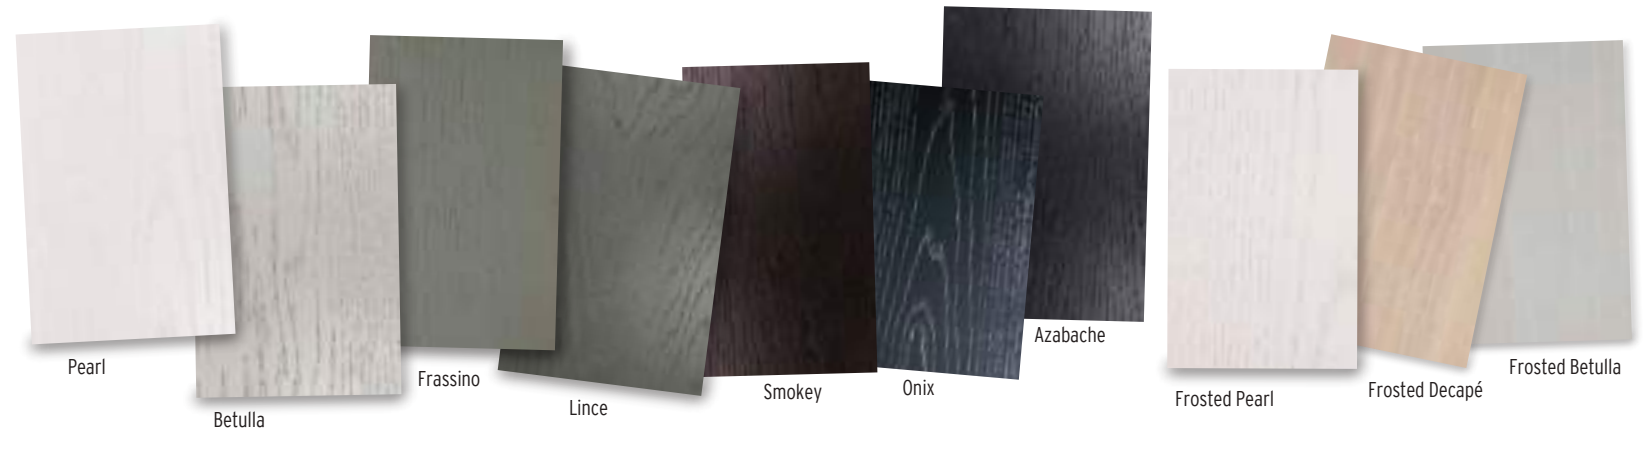

STAINED VENEER

STAINS PROPERTIES SANRAFAEL

When a stain is applied to a veneer, its tonality changes but keeping its natural grain. During the process, the colour penetrates through the grain, changing its colour, while it preserves the natural beauty of the grain.

1. Colour fixation
2. Colour uniformity
3. Veneer protection
4. Reduces veneer ageing
5. Minimizes veneer oxidation
6. More natural open grain texture