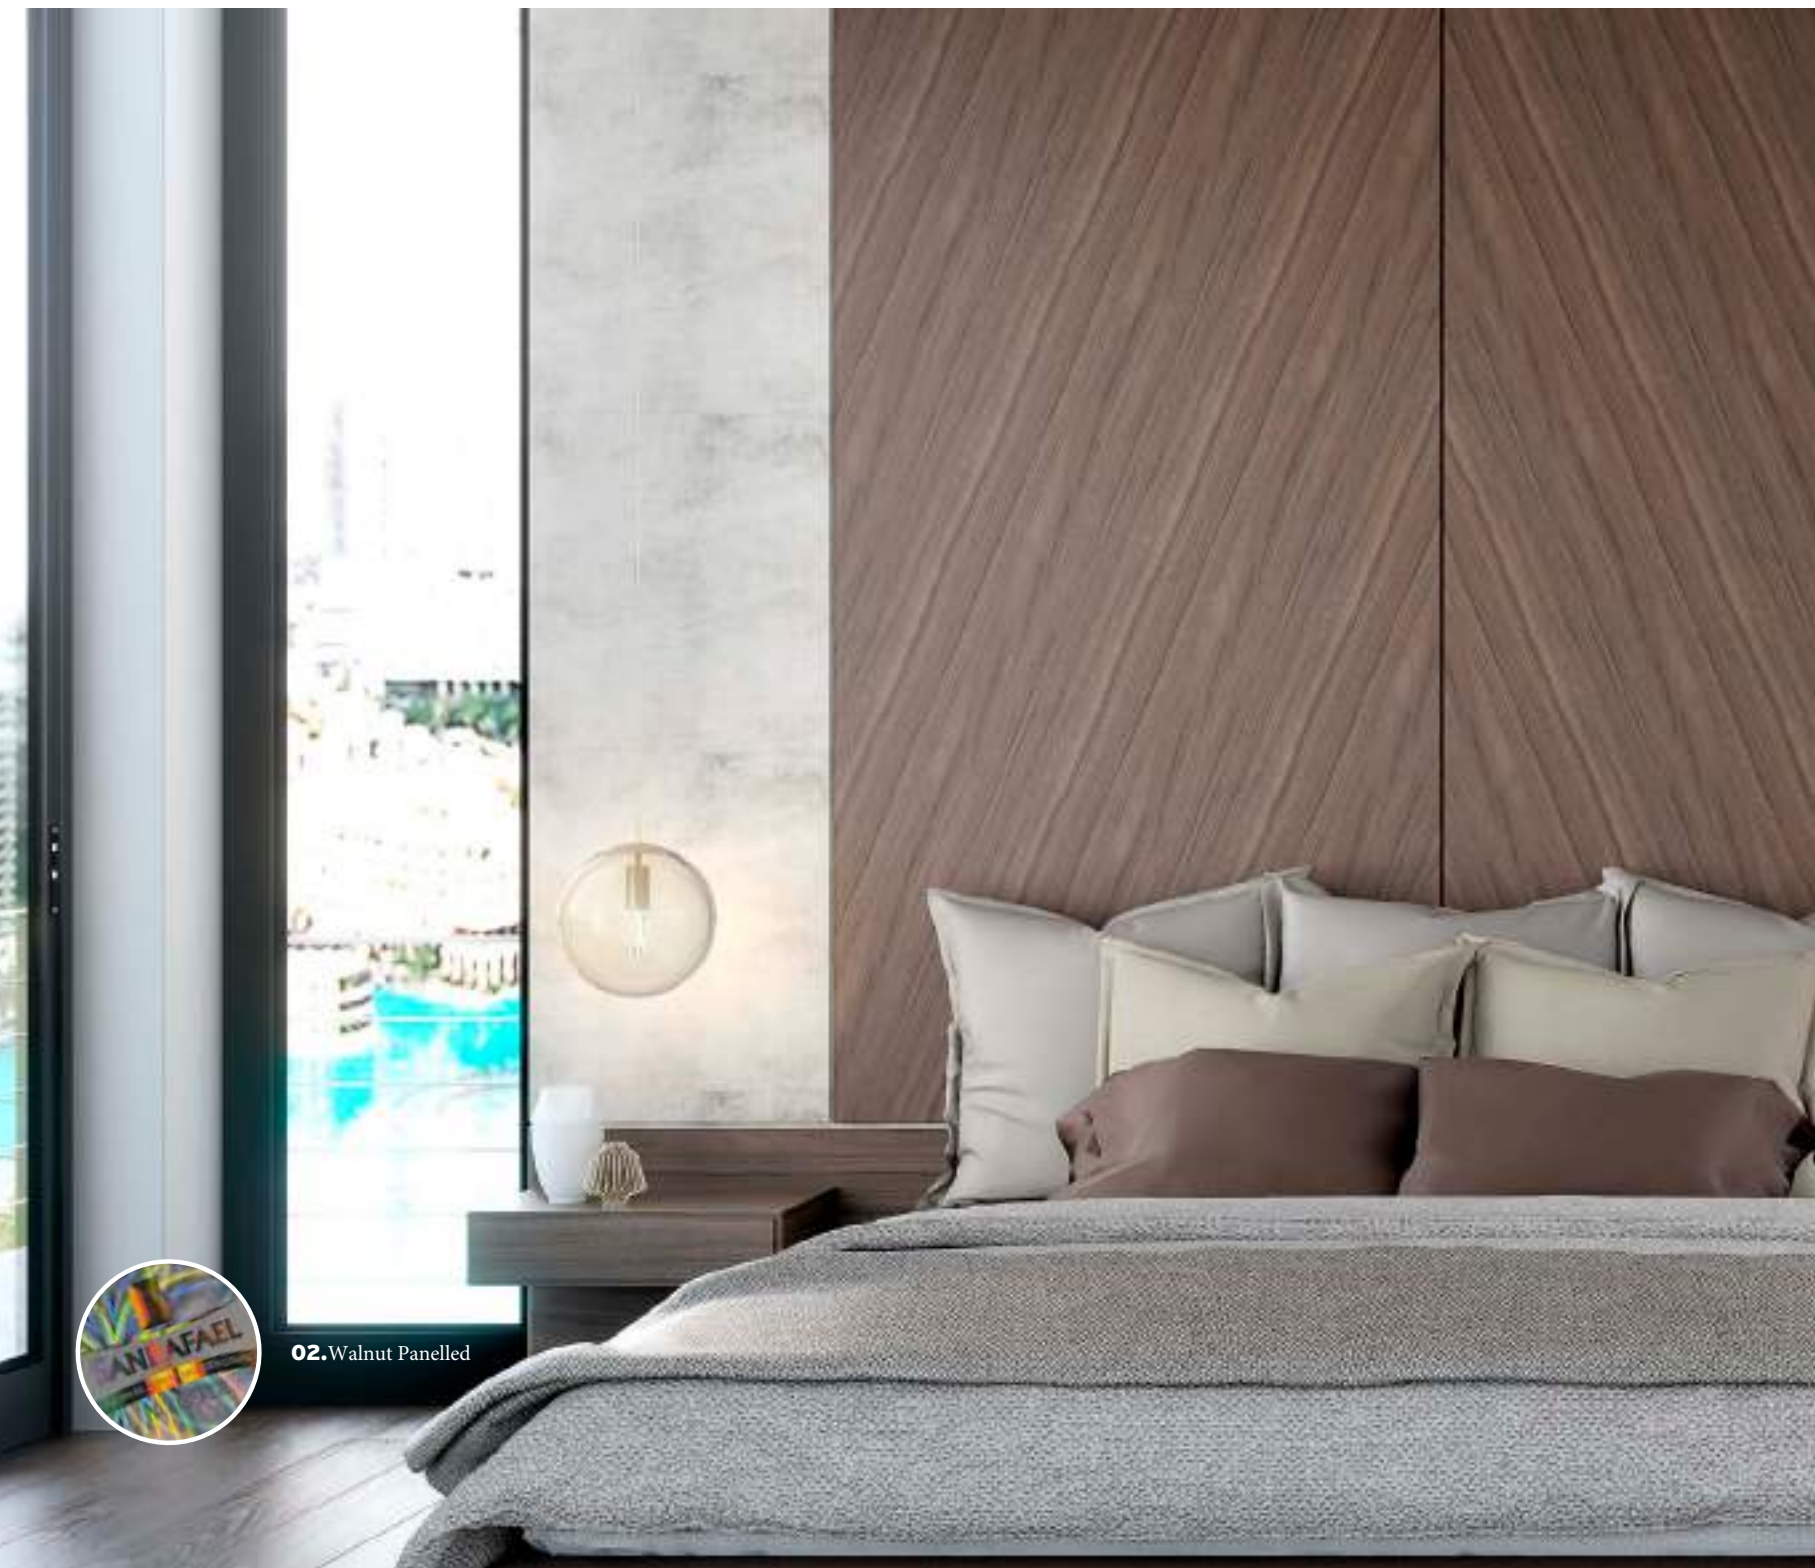

Design

Combination of forms

02. Walnut Panelled