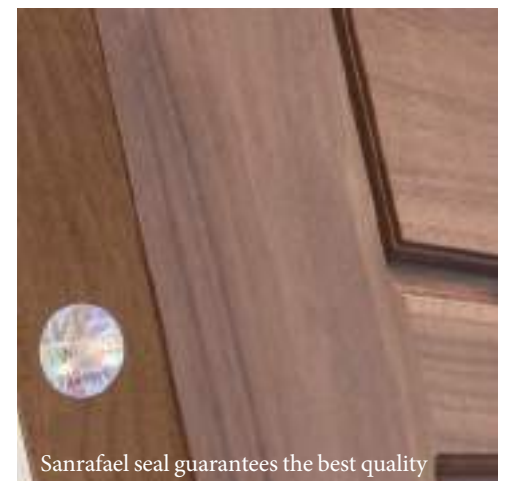

Sanrafael seal guarantees the best quality