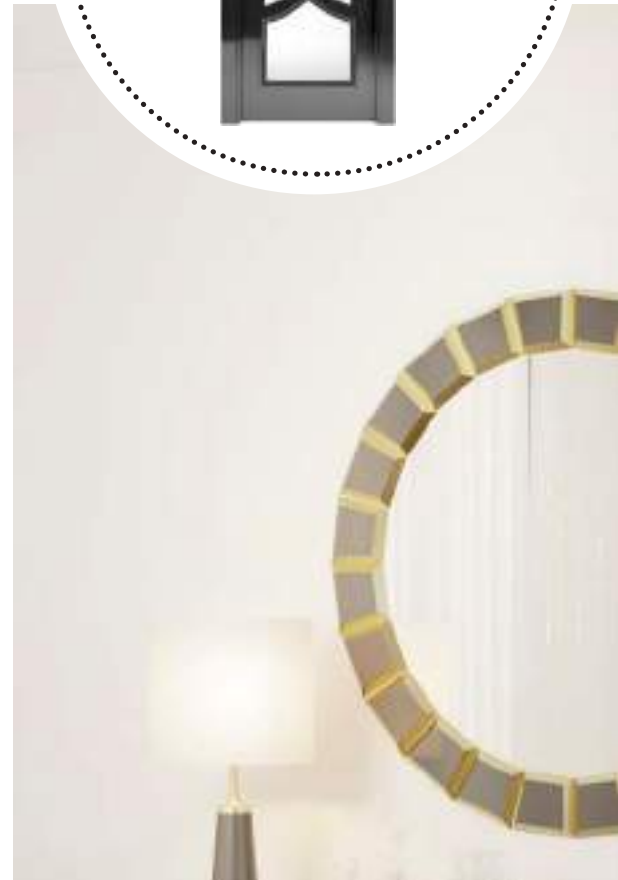

05 Decorative Beams Open Grain Oak

NOVEDAD
Vigo
Arabeis
roble

04 White Finish Table

01 Model 977 Lacquered in White Sanrafael. Jump Chrome Satin handle.

01 Double Door
907 Gold
Lacquer.

907 V Dark Lacquer

BLACK & WHITE