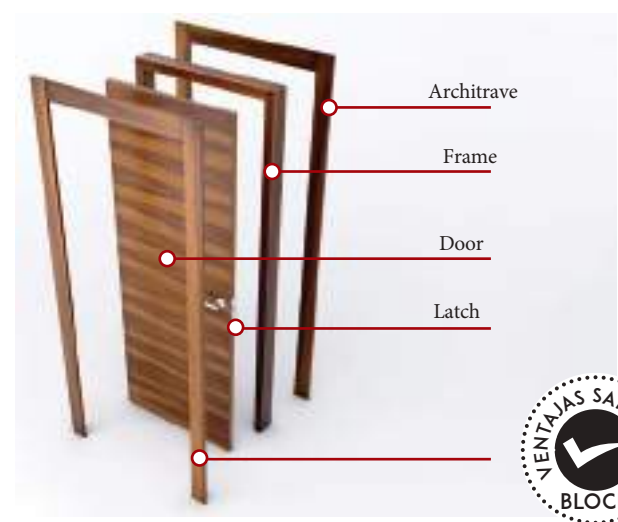

# Advantage of a pre hung door set.

02 Door Model 948 Sanrafael White Lacquer

Enjoy the anti-cracking properties in the lacquered stained glass doors of Sanrafael thanks to the patented manufacturing system on one-piece panels without any joints and with exclusive designs.

03 Detail glass grill model 948 VH

Speaking of a pre hung door sets means that we provide all of the necessary elements for on site installation, door leaf machined with four hinges with the frame mounted, the latch and hinges on the door and the machining required to install the handle . It also includes architrave for both sides. It is the easiest way since it is all included and you only need the installer.

All assembled to measure each space.

Quick installation without dust in your home.

Greater uniformity of shades, varnished, lacquered between doors, frames and architrave.

Guarantee of door and accessories in all its manufacturing processes and finishes.