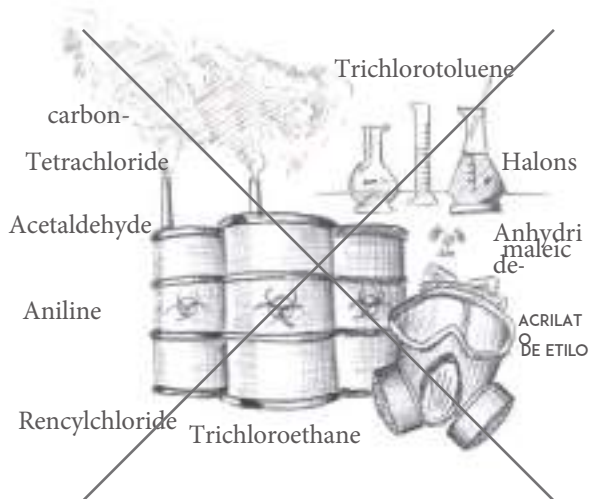

**MAIN TOXIC SUBSTANCES
ELIMINATED BY SANRAFAEL**