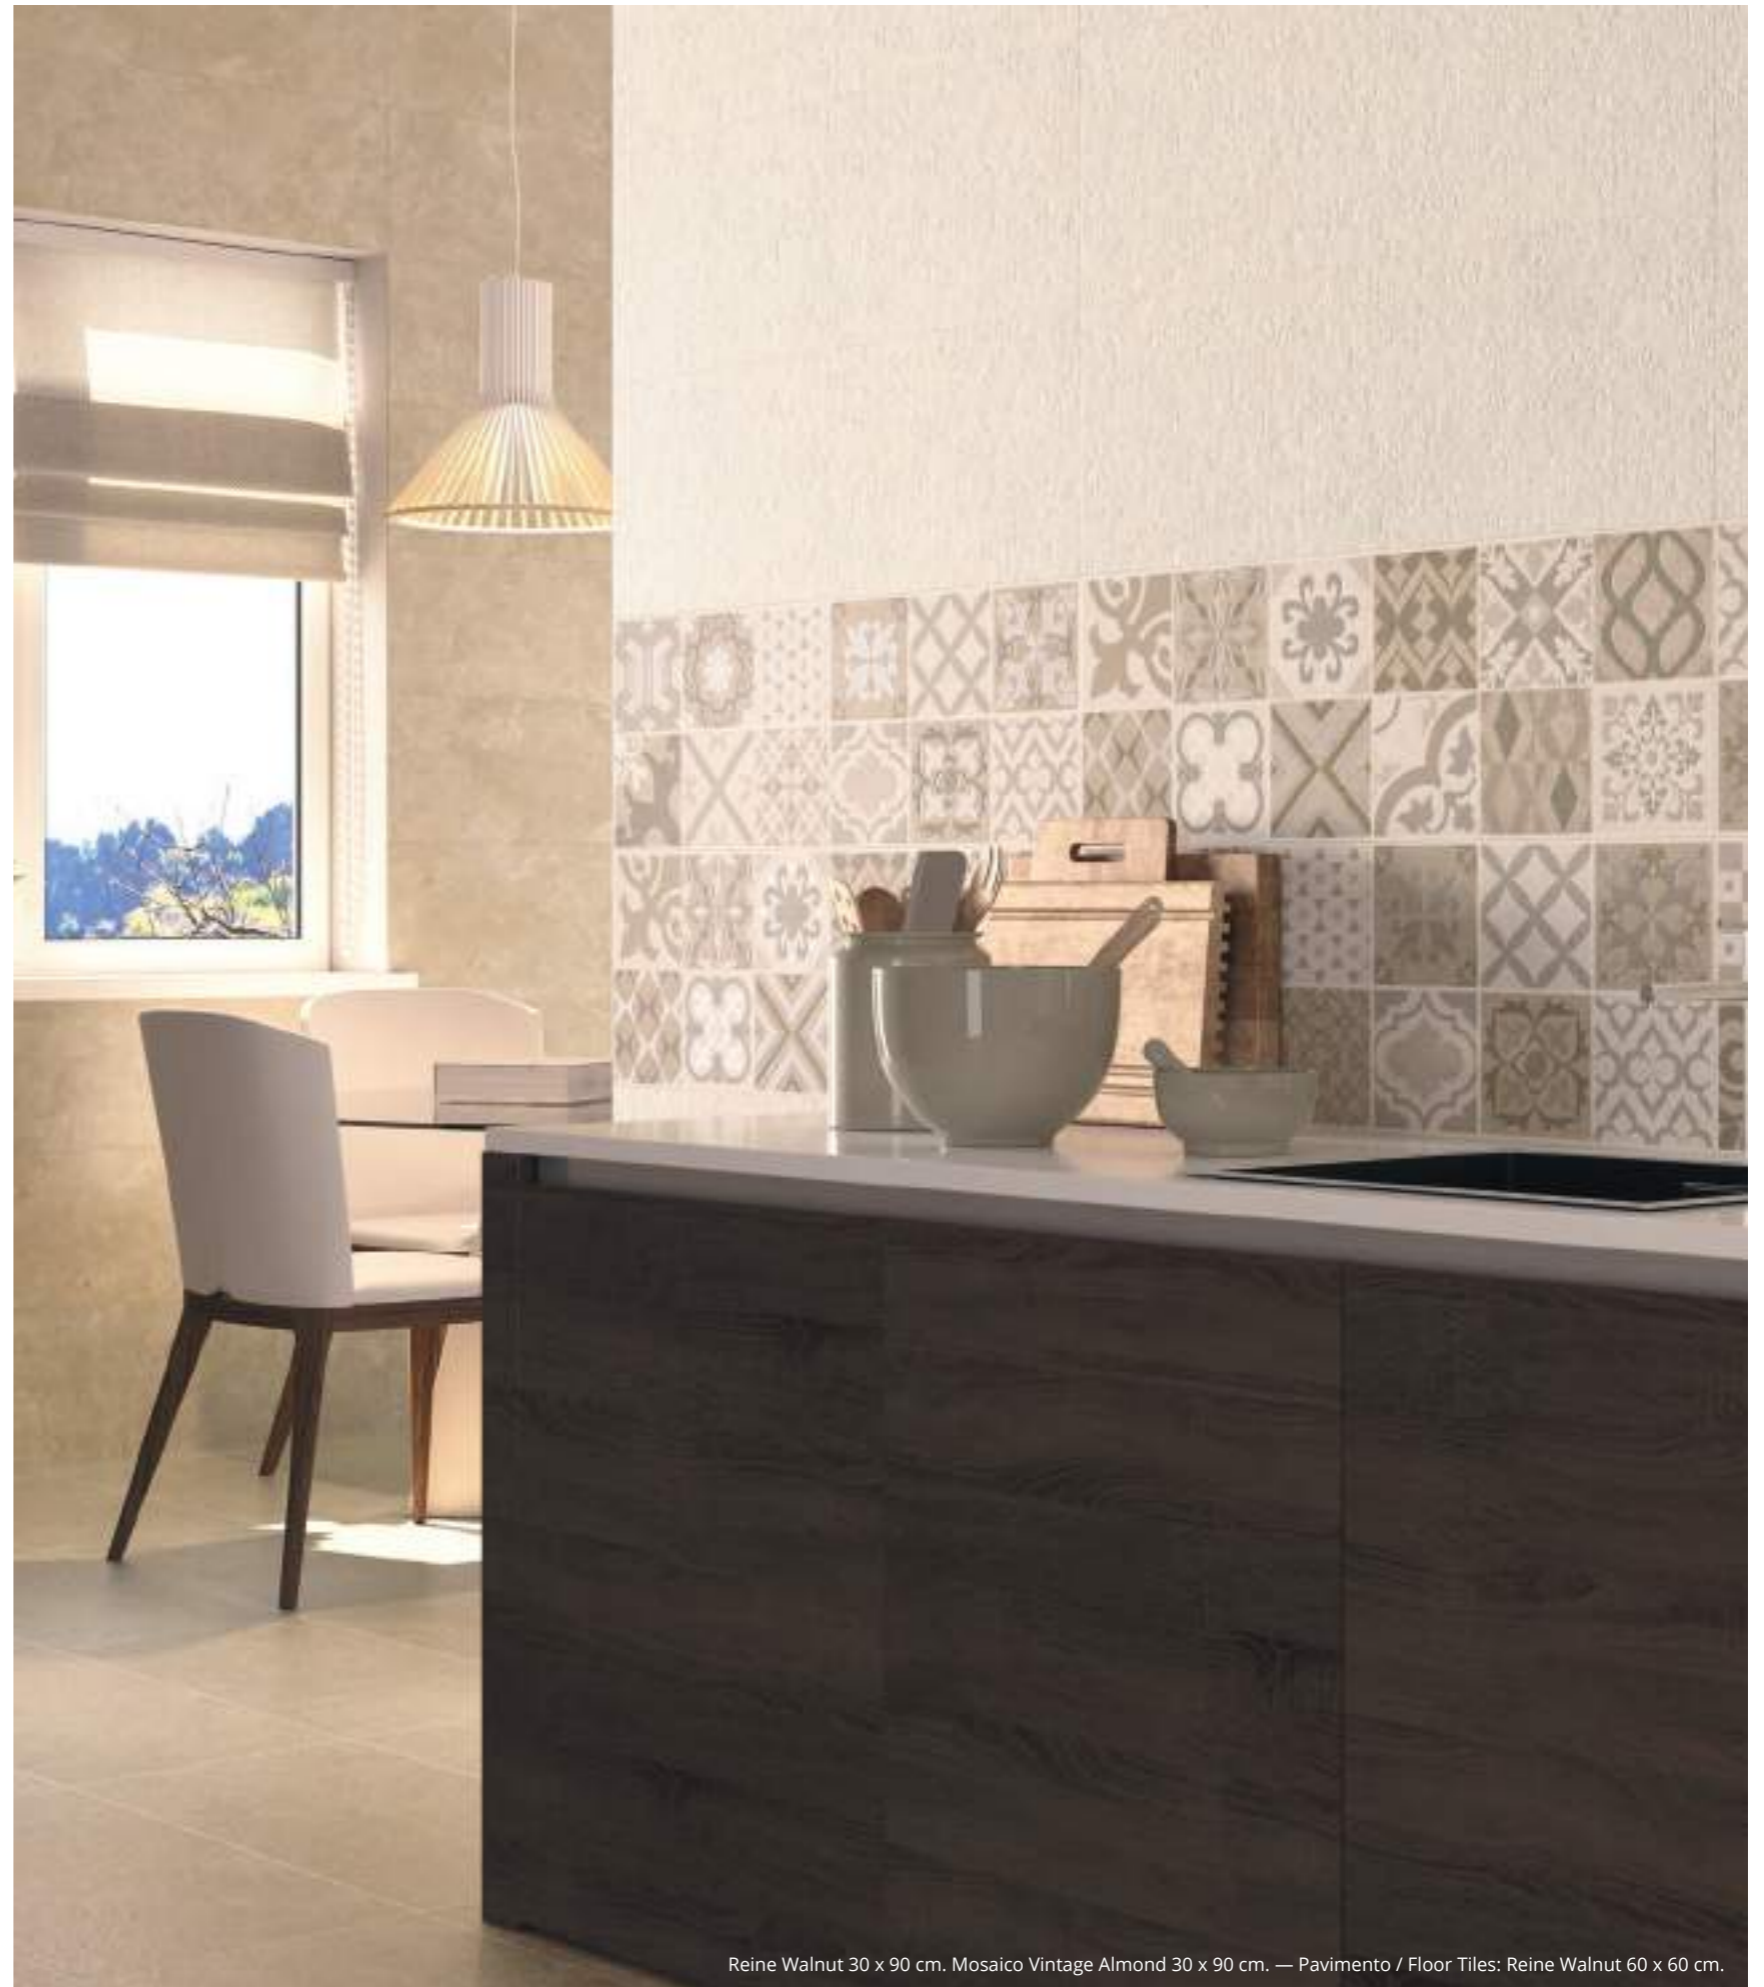

Reine

Pasta blanca / White body tiles

30 x 90 cm. — 11,81" x 35,43"
60 x 60 cm. — 23,62" x 23,62"

Pavimento coordinado
Coordinated floor tiles

Reine Walnut 30 x 90 cm. Mosaico Vintage Almond 30 x 90 cm. — Pavimento / Floor Tiles: Reine Walnut 60 x 60 cm.

Rodapié Corte / Cut Skirting	SIZE	TR	PCK
60 x 60 Natural RC6060	10 x 60	24	15

Se aconseja uso del Sistema Nivelado
We recommend using Levelling System to lay the tiles
Ver pág. / See p. 286